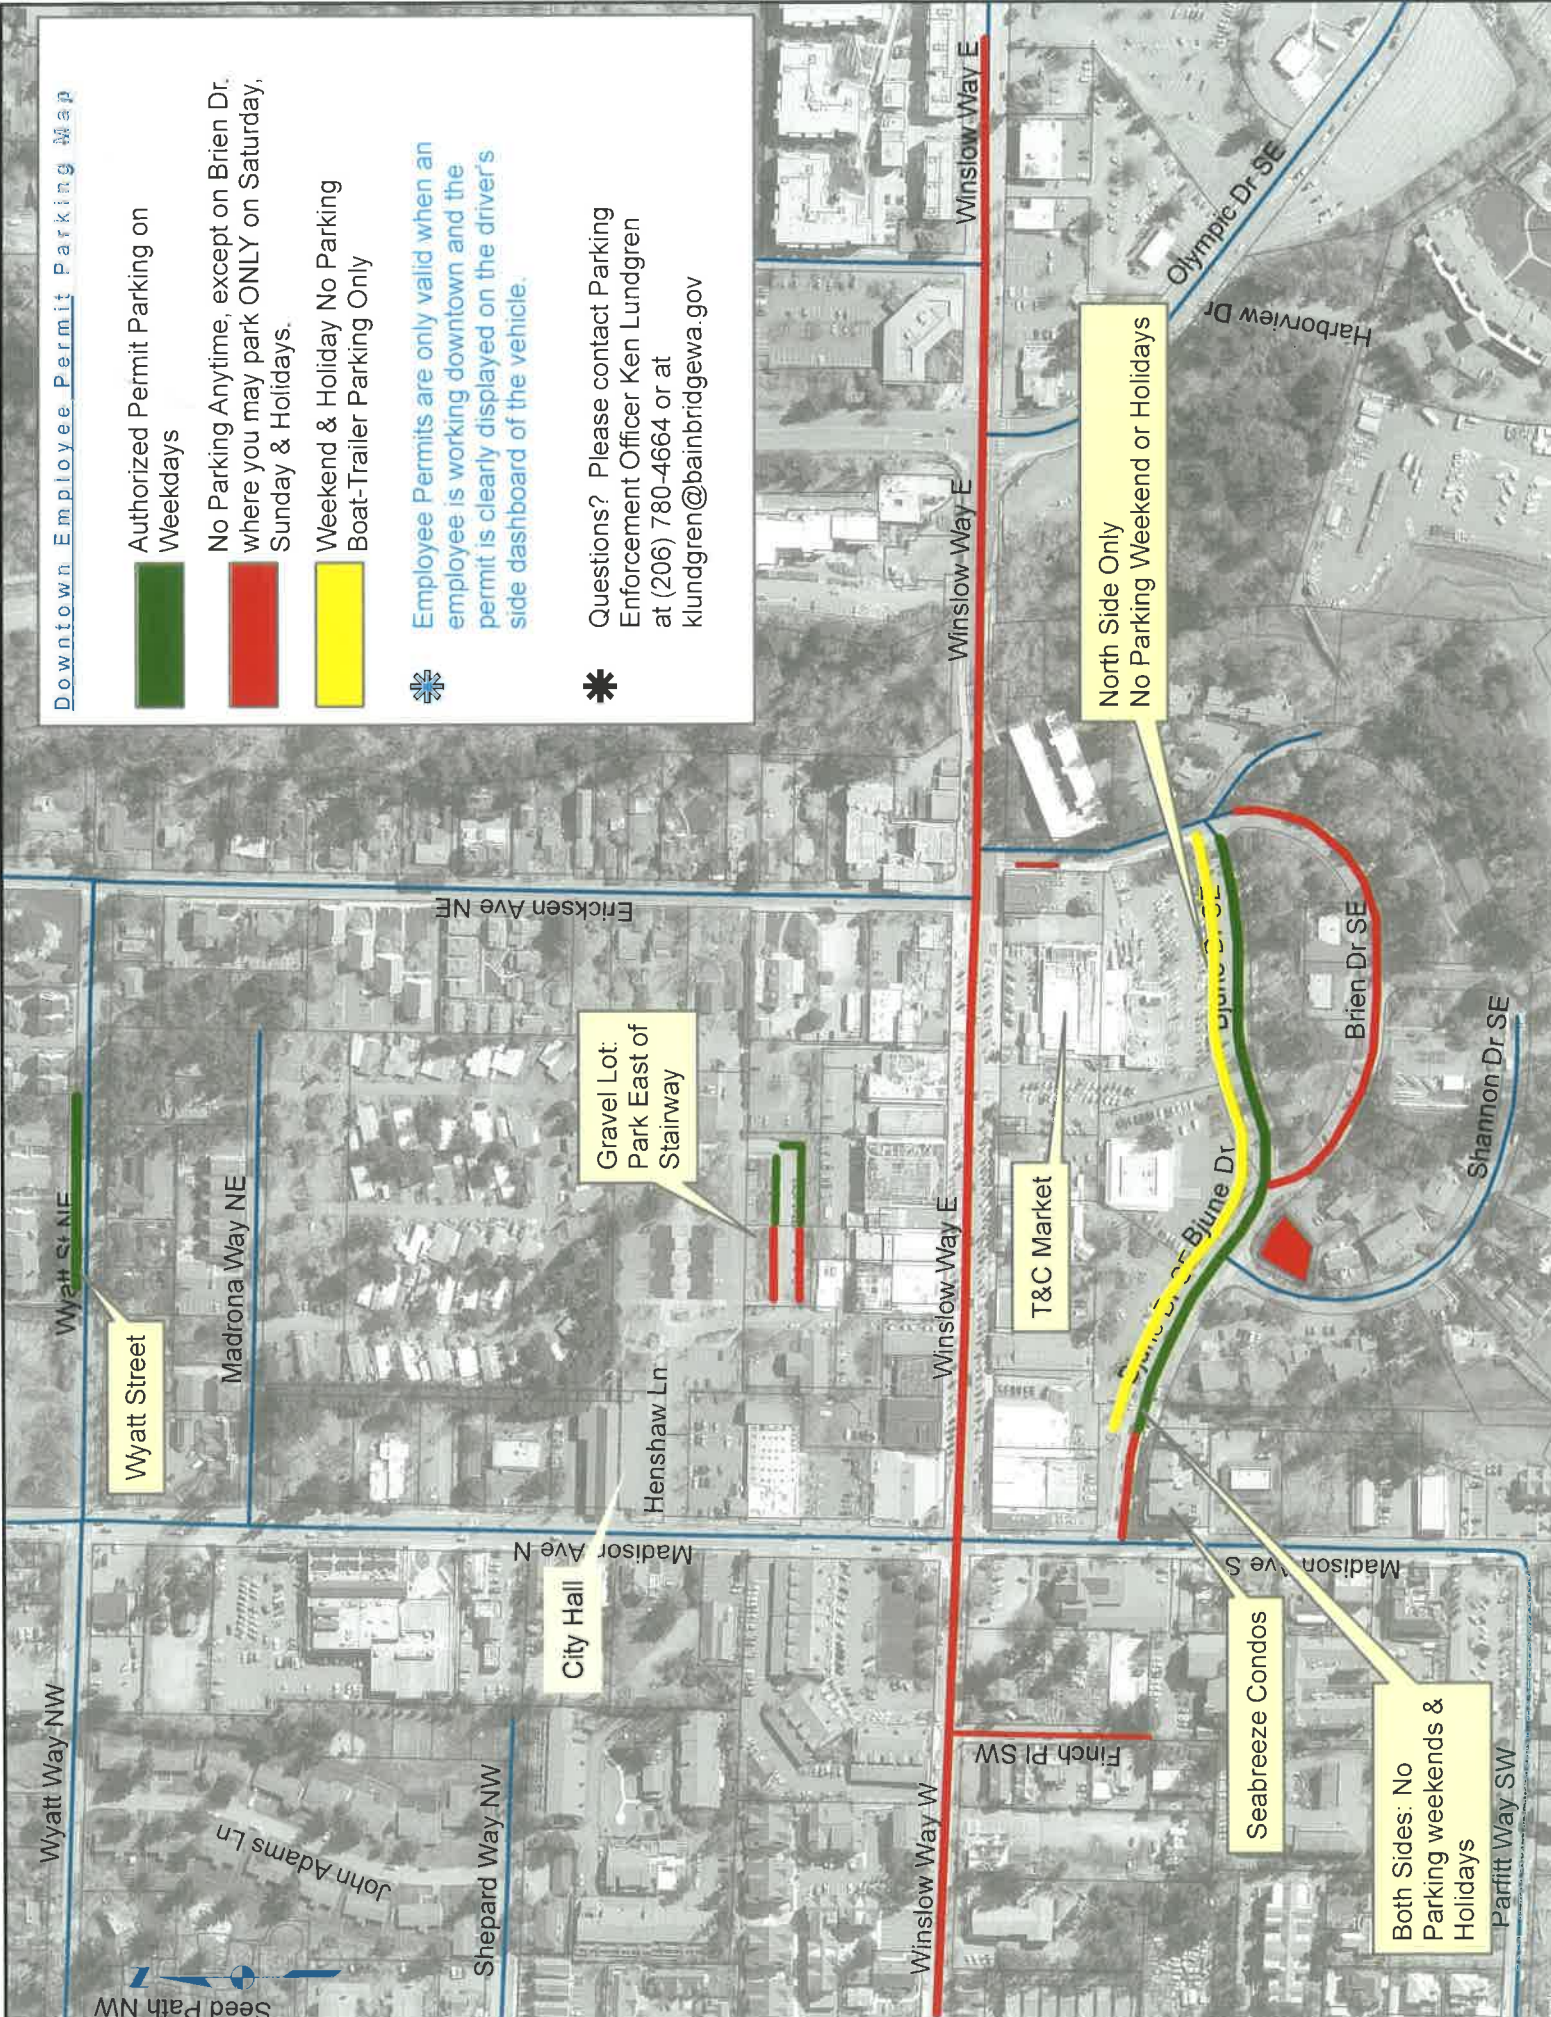

Downtown Employee Permit Parking Map

Authorized Permit Parking on Weekdays

No Parking Anytime, except on Brien Dr. where you may park ONLY on Saturday, Sunday & Holidays.

Weekend & Holiday No Parking Boat-Trailer Parking Only

Employee Permits are only valid when an employee is working downtown and the permit is clearly displayed on the driver's side dashboard of the vehicle.

Questions? Please contact Parking Enforcement Officer Ken Lundgren at (206) 780-4664 or at klundgren@bainbridgewa.gov

Wyatt Street

Gravel Lot: Park East of Stairway

T&C Market

Seabreeze Condos

Both Sides: No Parking weekends & Holidays

North Side Only No Parking Weekend or Holidays