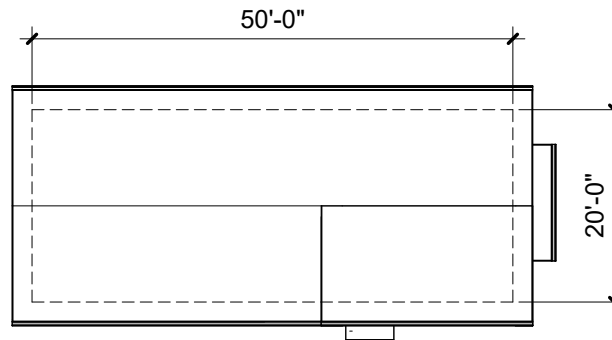

THE SALISH - 1000 SF ADU

- Approximately 20' x 50'
- Best suited for 3-5 people
- Roof & window styles can be customized
- 3 Bedrooms and 1.5 Baths

Adaptable by design, this single-story 1,000 SF ADU is responsive to a wide array of site conditions and personal styles. Whether your property is narrow or wide, flat or sloped, the Salish's multi-entry design offers flexibility to suit your needs. Comfortable for families and individuals alike, it's the perfect place for living, growing, and thriving.

SITE PLANS @ 1:20

* All overall dimensions are to exterior of framing