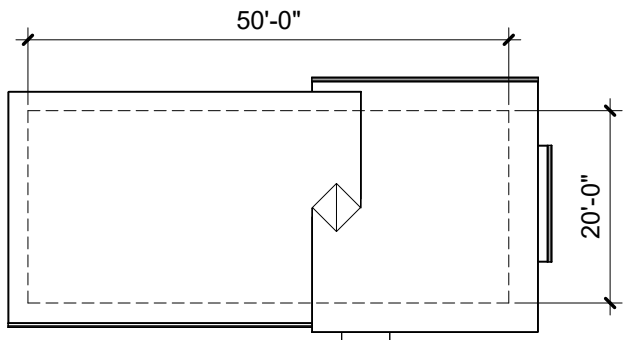

THE SALISH - 1000 SF ADU

- Approximately 20' x 50'
- Best suited for 3-5 people
- Roof & window styles can be customized
- 3 Bedrooms and 1.5 Baths

Adaptable by design, this single-story 1,000 SF ADU is responsive to a wide array of site conditions and personal styles. Whether your property is narrow or wide, flat or sloped, the Salish's multi-entry design offers flexibility to suit your needs. Comfortable for families and individuals alike, it's the perfect place for living, growing, and thriving.

SITE PLANS @ 1:20

* All overall dimensions are to exterior of framing