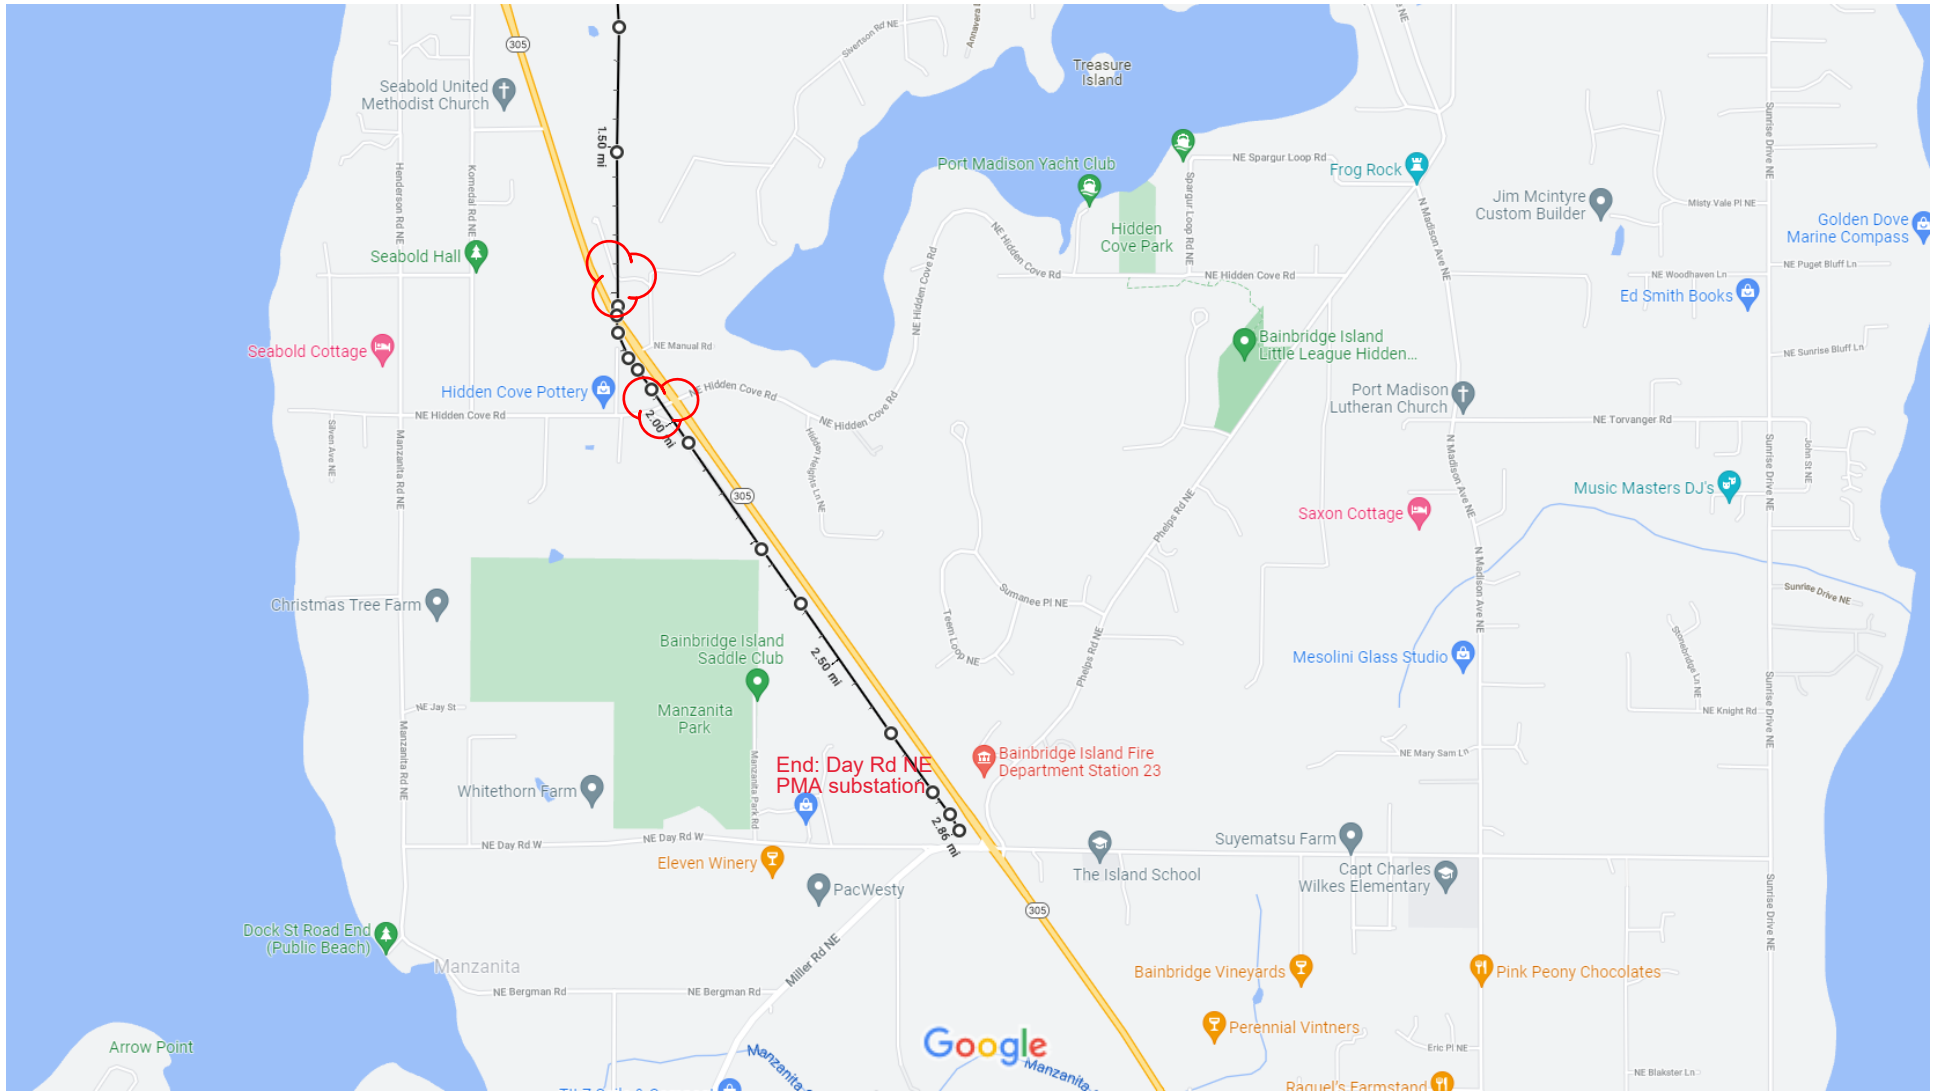

Google Maps FOS-PMA ROUTE MAP

Map data ©2021 1000 ft

Measure distance
 Total distance: 2.86 mi (4.61 km)

Google Maps FOS-PMA ROUTE MAP II

Map data ©2021 1000 ft

Measure distance
 Total distance: 2.86 mi (4.61 km)