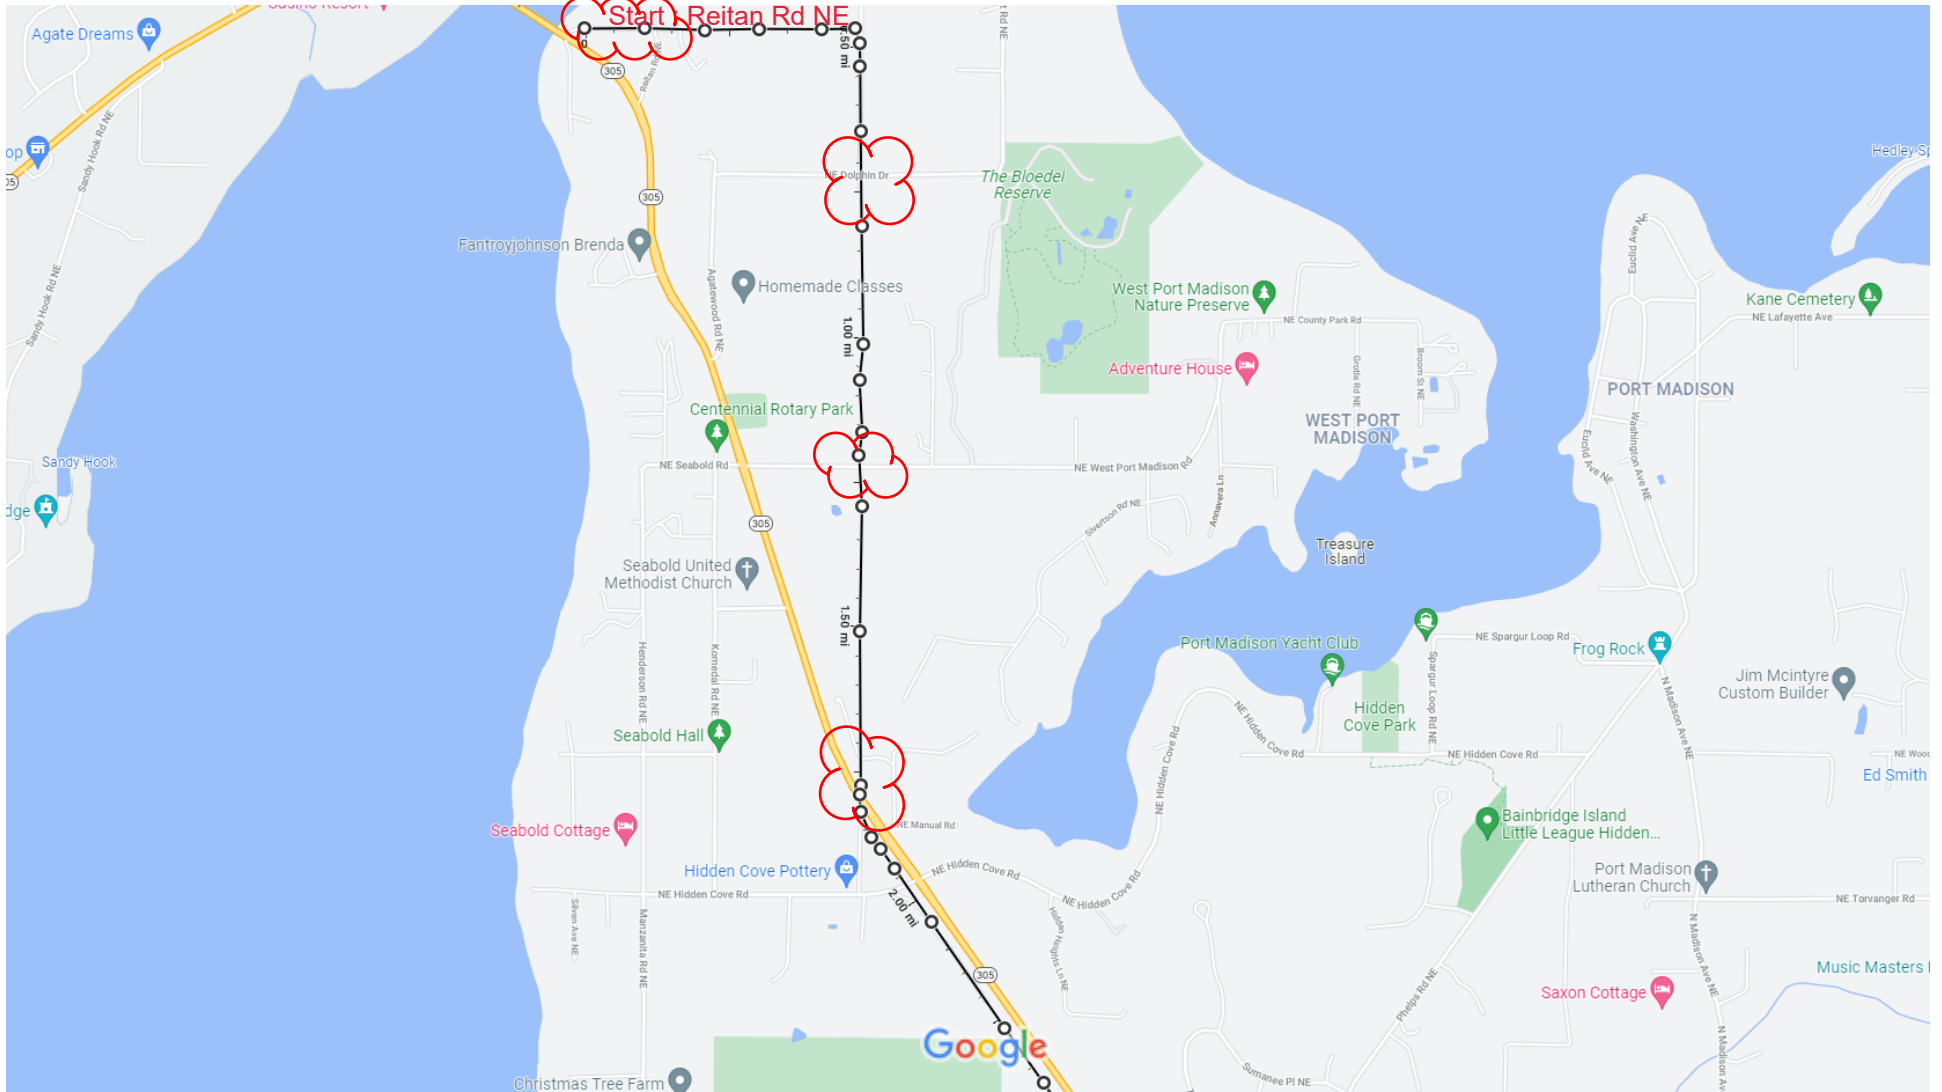

Google Maps FOS-PMA ROUTE MAP

Map data ©2021 1000 ft

Measure distance
 Total distance: 2.86 mi (4.61 km)

Google Maps FOS-PMA ROUTE MAP II

Map data ©2021 1000 ft

Measure distance
 Total distance: 2.86 mi (4.61 km)