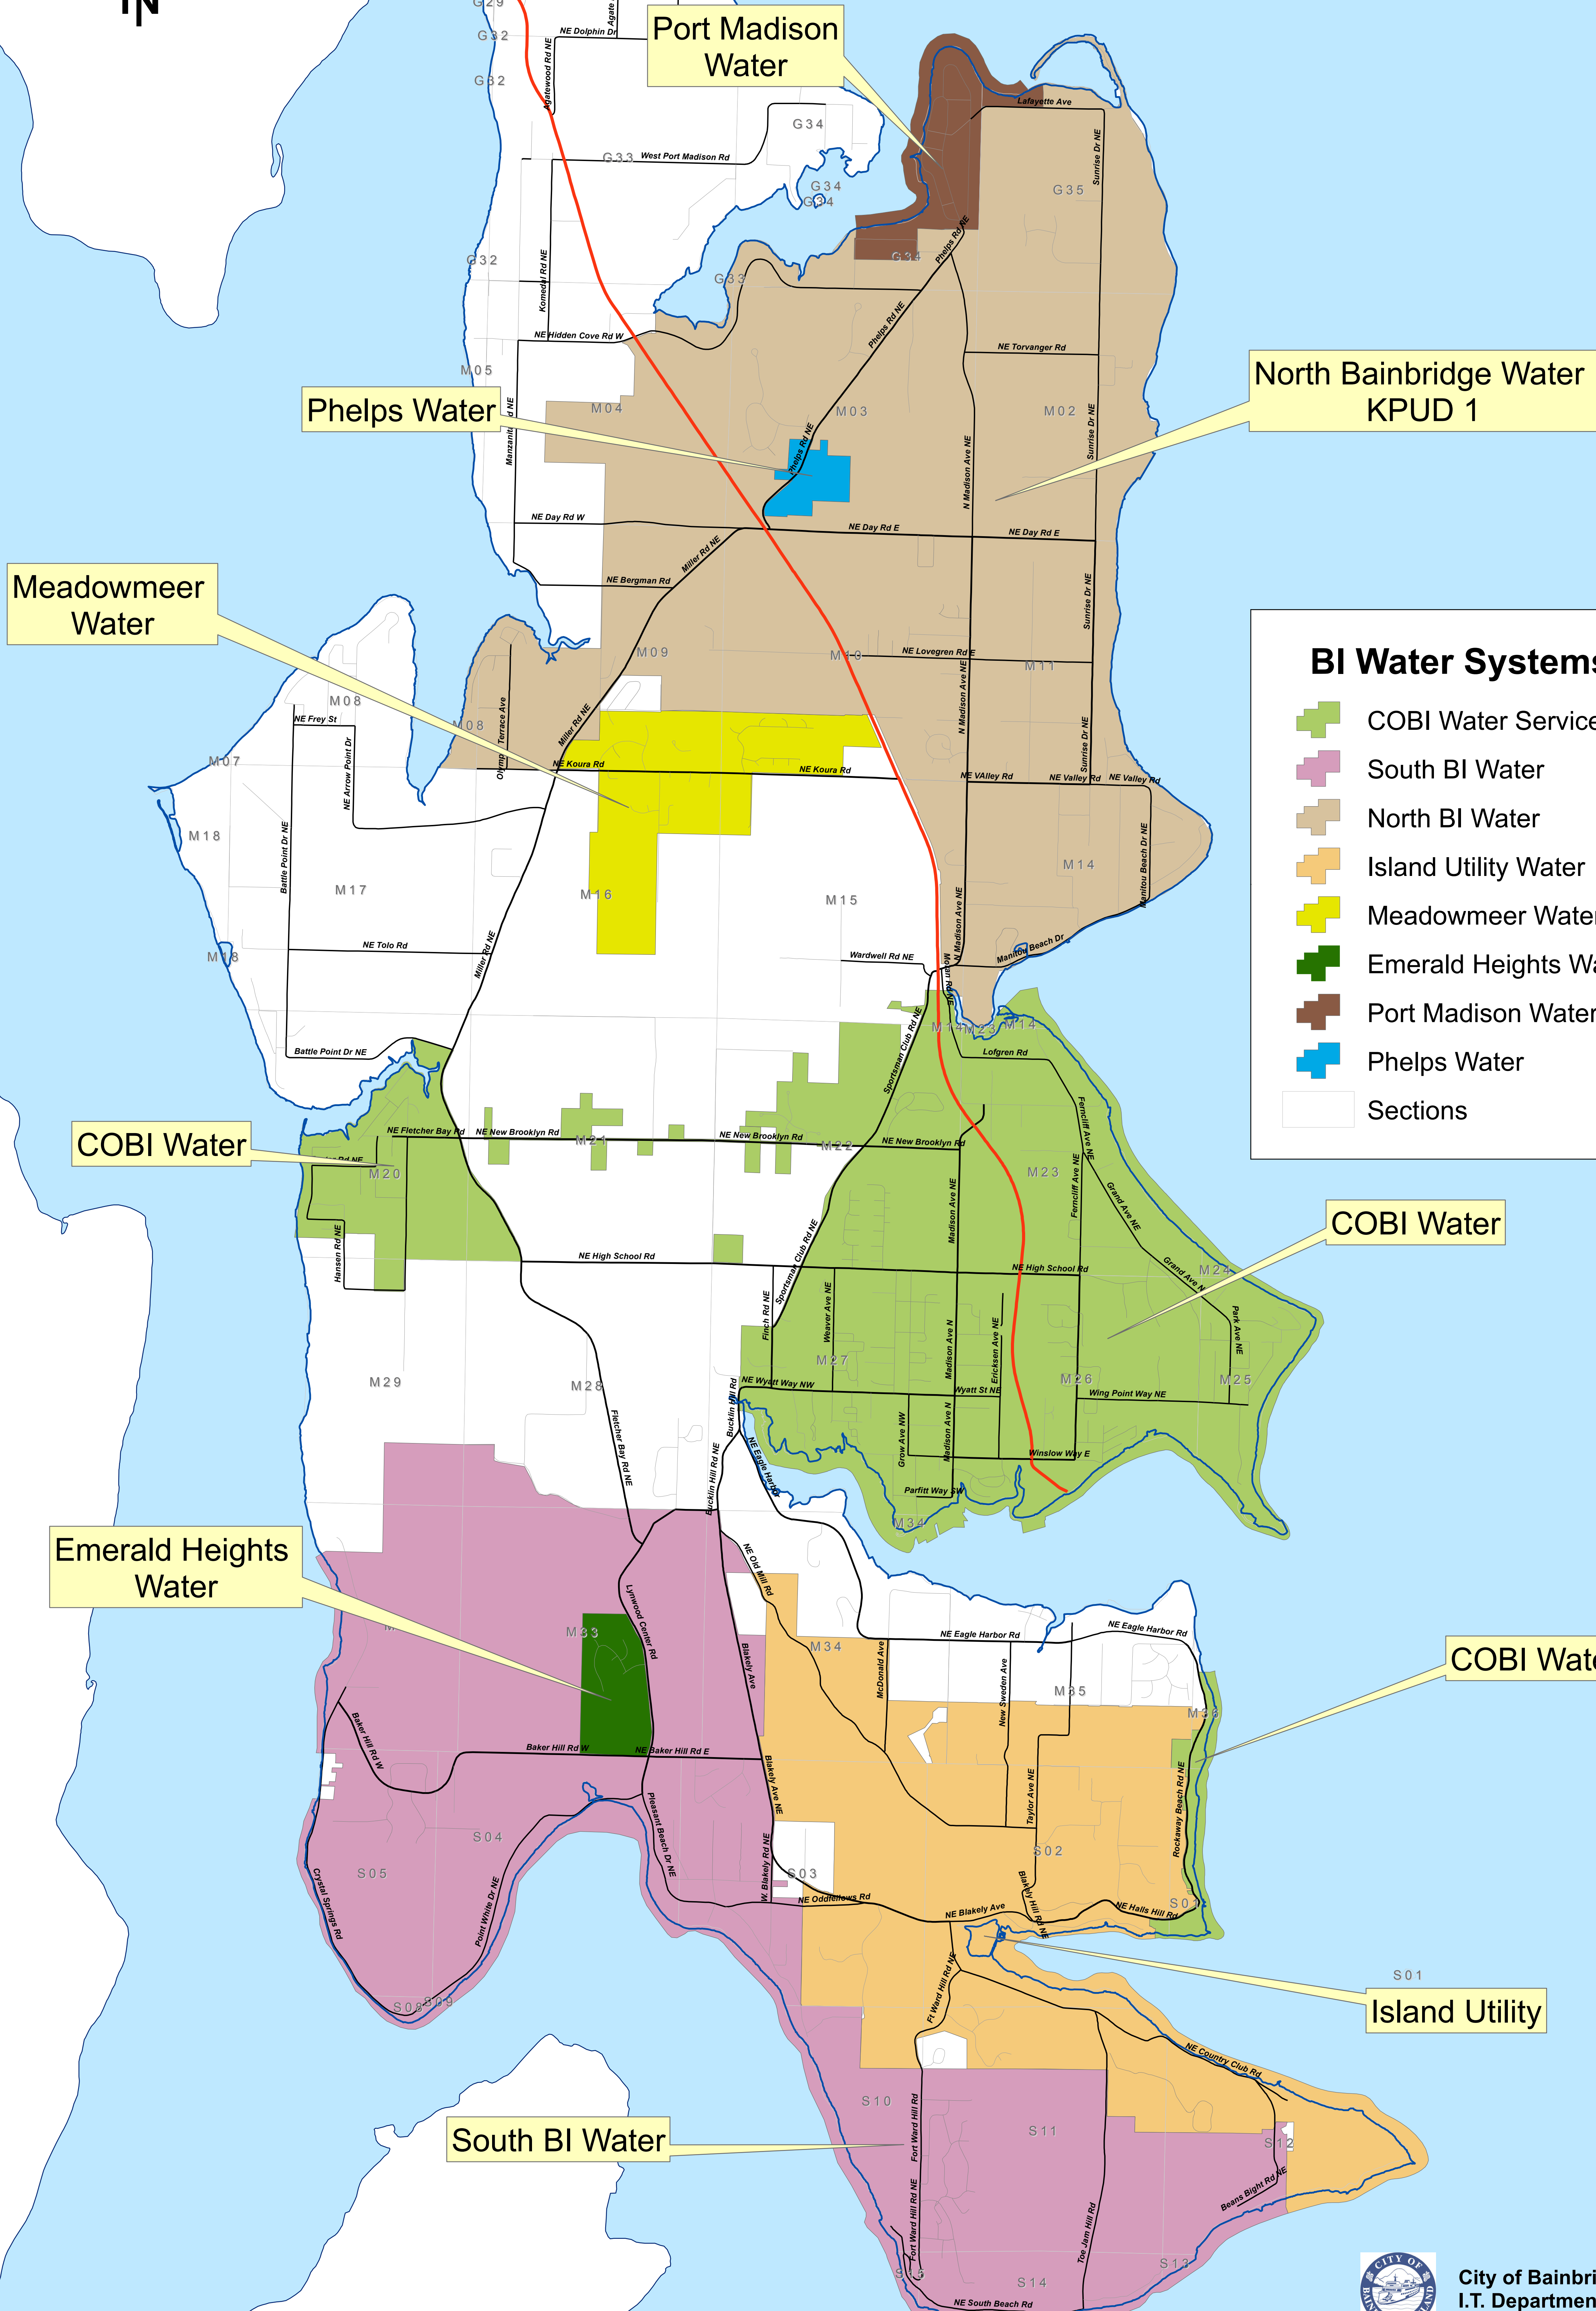

# Bainbridge Island Group A Water Systems

**BI Water Systems**

-  COBI Water Service
-  South BI Water
-  North BI Water
-  Island Utility Water
-  Meadowmeer Water
-  Emerald Heights Water
-  Port Madison Water
-  Phelps Water
-  Sections